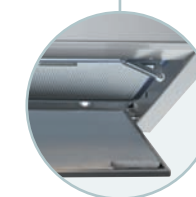

## General features

Scotch brite Stainless steel (AISI 304). Metallic grease filter, removable and washable. Charcoal filter. Electronic optical control.

Pannello fonoassorbente apribile ed asportabile  
Opening and removable noise reduction panel