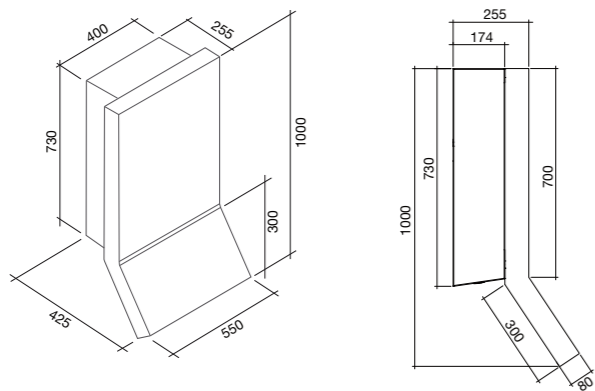

- Fasteel steel and black satin finishing sides
- Top filters removable and washable
- Electronic control
- Neon ambient light
- LED lighting
- Charcoal filter included

Parete / Wall – 55 cm

Motore e Comandi / Motor and Control	800 m ³ /h P.EL. 4 vel.
Filtri / Filters	"Top" 279x139 mm "Top" 235x245 mm
Illuminazione / Lighting:	2 LED x 1 W 2 Neon x 13 W